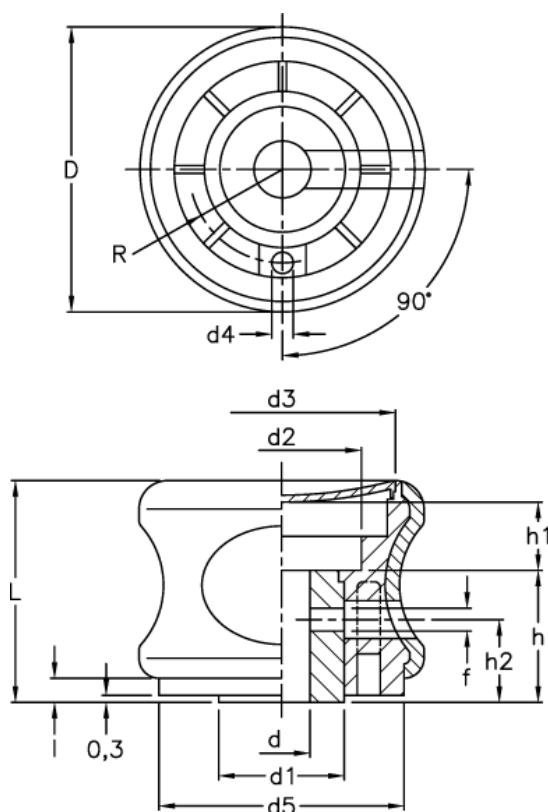

Data Sheet

Article number: 23052151812
Description: E+G Grip knob
EGK.50-A10-C2-SOFT, orange cap

Measures

D	= 63	h	= 30
d1	= 26	h1	= 9
d2	= 42	h2	= 16
d3	= 49.5	l	= 3.5
d4	= 6.2	L	= 44
d5	= 55	R	= 19
d H7	= 12		
f	= 5		